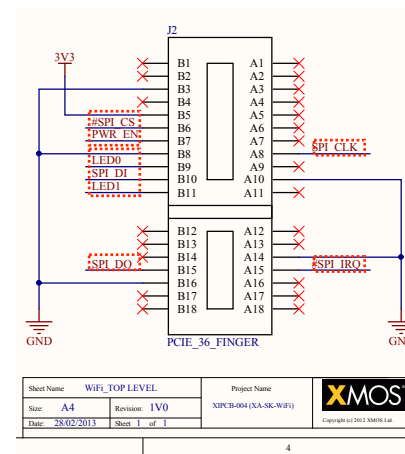

**Figure 2:**  
xCORE-200  
sliceKIT I/O  
sockets

**xCORE-200 sliceKIT Hardware Manual**

Publication Date: 2017/5/3 Document Number: XM011158A

XMOS © 2017, All Rights Reserved

<https://www.xmos.com/download/private/xCORE-200-sliceKIT-Hardware-Manual%281.0%29.pdf>

**startKIT Hardware Manual**

Publication Date: 2014/7/29 Document Number: XM004110C

XMOS © 2014, All Rights Reserved

<https://www.xmos.com/download/private/startKIT-Hardware-Manual%281.3%29.pdf>

**WiFi sliceCARD**