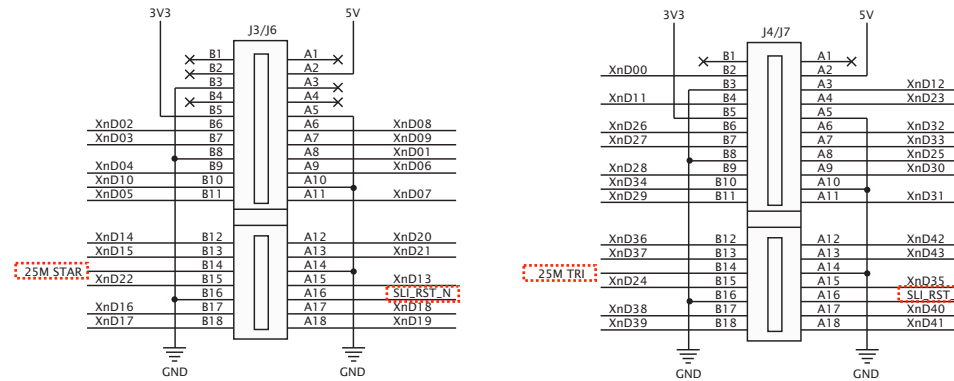

**Figure 2:**  
xCORE-200  
sliceKIT I/O  
sockets

**xCORE-200 sliceKIT Hardware Manual**

Publication Date: 2017/5/3 Document Number: XM011158A

XMOS © 2017, All Rights Reserved

<https://www.xmos.com/download/private/xCORE-200-sliceKIT-Hardware-Manual%281.0%29.pdf>