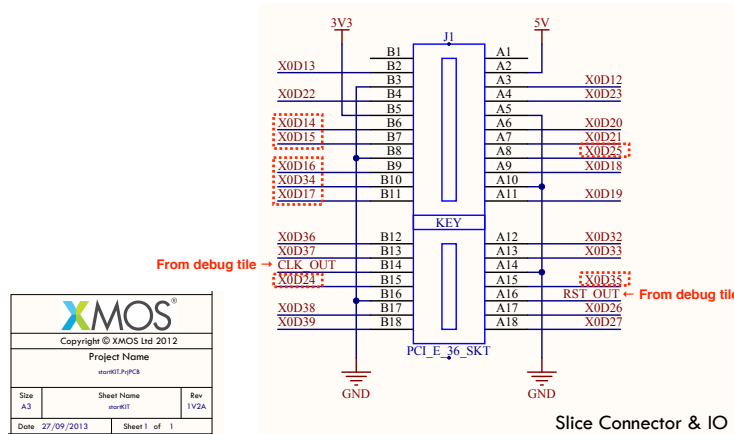

**Figure 2:**  
xCORE-200  
sliceKIT I/O  
sockets

**xCORE-200 sliceKIT Hardware Manual**

Publication Date: 2017/5/3 Document Number: XM011158A

XMOS © 2017, All Rights Reserved

<https://www.xmos.com/download/private/xCORE-200-sliceKIT-Hardware-Manual%281.0%29.pdf>

**startKIT Hardware Manual**

Publication Date: 2014/7/29 Document Number: XM004110C

XMOS © 2014, All Rights Reserved

<https://www.xmos.com/download/private/startKIT-Hardware-Manual%281.3%29.pdf>

**WiFi sliceCARD**