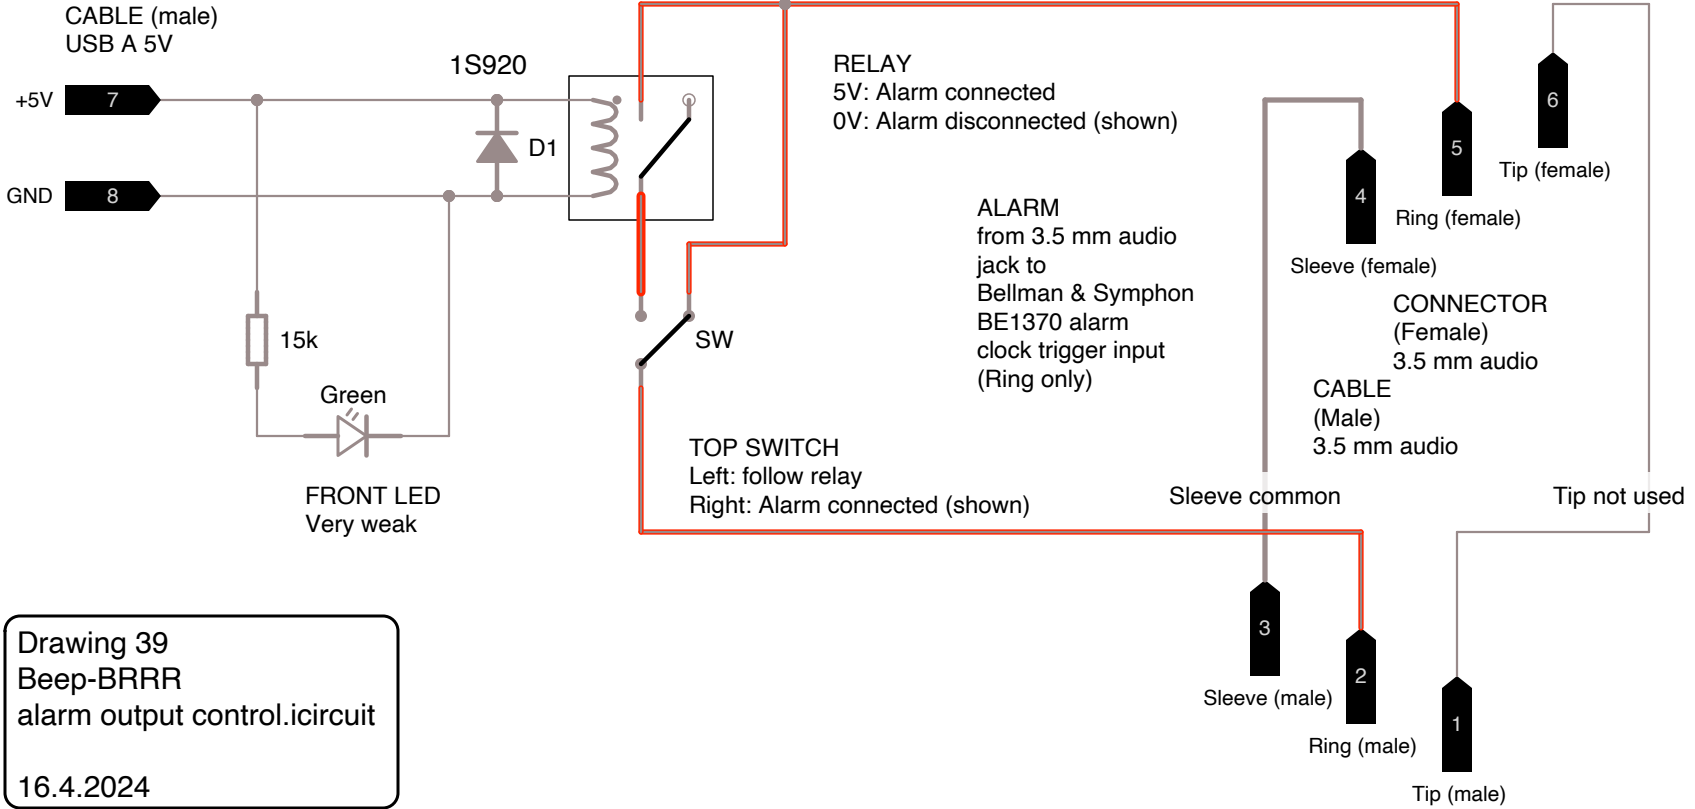

RELAY
5VDC, 125 Ohm, D2
HJR12C
NingBo TianBo Electronics

Drawing 39
Beep-BRRR
alarm output control.icircuit
16.4.2024