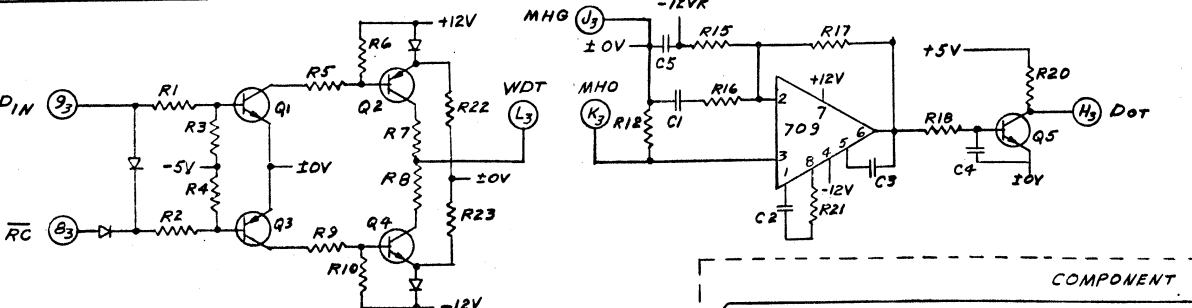

COMP.	SIZE / TYPE	QTY
R1,2	6.8K	2
R3	47K	1
R4	18K	1
R5,9	10K	2
R6,10	2.2K	2
R7,8	5.6K	2
R12	4.7K	1
R15	1MEG	1
R16	56Ω	1
R17	330K	1
R18,20	10K	2
R21	15K	1
C1	25μF	1
C4	.001μF CER.	1
C3,2	220μF	2
Q1,4,5	WL375-1005	3
Q2,3	6T544	2
709	WL376-0000	1
R1,2,23	22K	2
C5	.01μF CER.	1

HOLE LEGEND

HOLE DIA.	TOL.
DRILLED OR PUNCHED HOLE	0135 to .125 ±.001
	126 to .250 ±.001
	251 to .500 ±.001

LOCATION	TYPE & MFR'R	TERM. No. Vcc +5V	TERM. No. ±0V	QTY
L11, 15	SN7402N TEXAS INST.	14	7	2
L17, 18, 21, 22	SN7442N TEXAS INST.	16	8	4
L2, 7, 6, 8, 19, 23	9930 FAIRCHILD	14	7	6
L9, 13	9935 FAIRCHILD	14	7	2
L3, 7, 20	9936 FAIRCHILD	14	7	3
L1, 5, 10, 12, 14, 16	9946 FAIRCHILD	14	7	6

NOTE
1. ALL DIODES ARE WL380-1001 EXCEPT AS NOTED* (QTY23) *(QTY2)
2. ALL RESISTORS ARE 1/4W