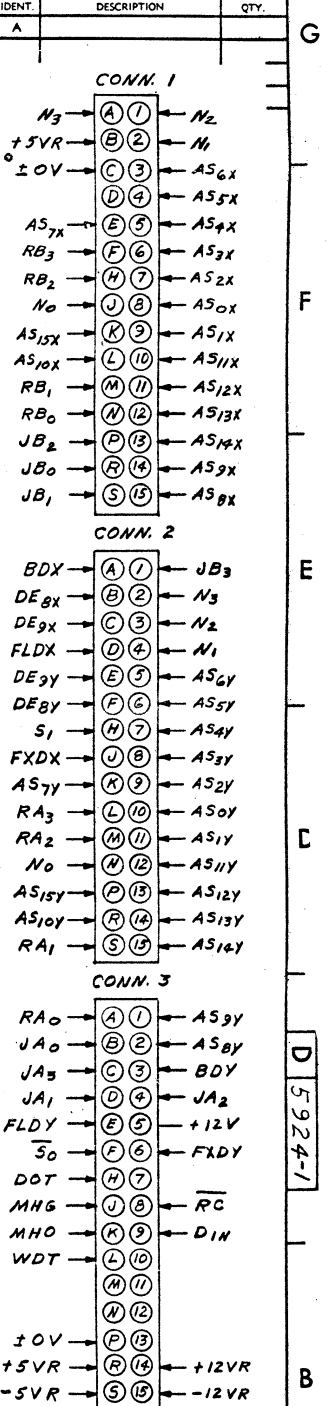

HOLE LEGEND

HOLE DIA.	TOL.
DRILLED OR PUNCHED HOLE	0135 to .125 ±.001
	126 to .250 ±.001
	251 to .500 ±.001