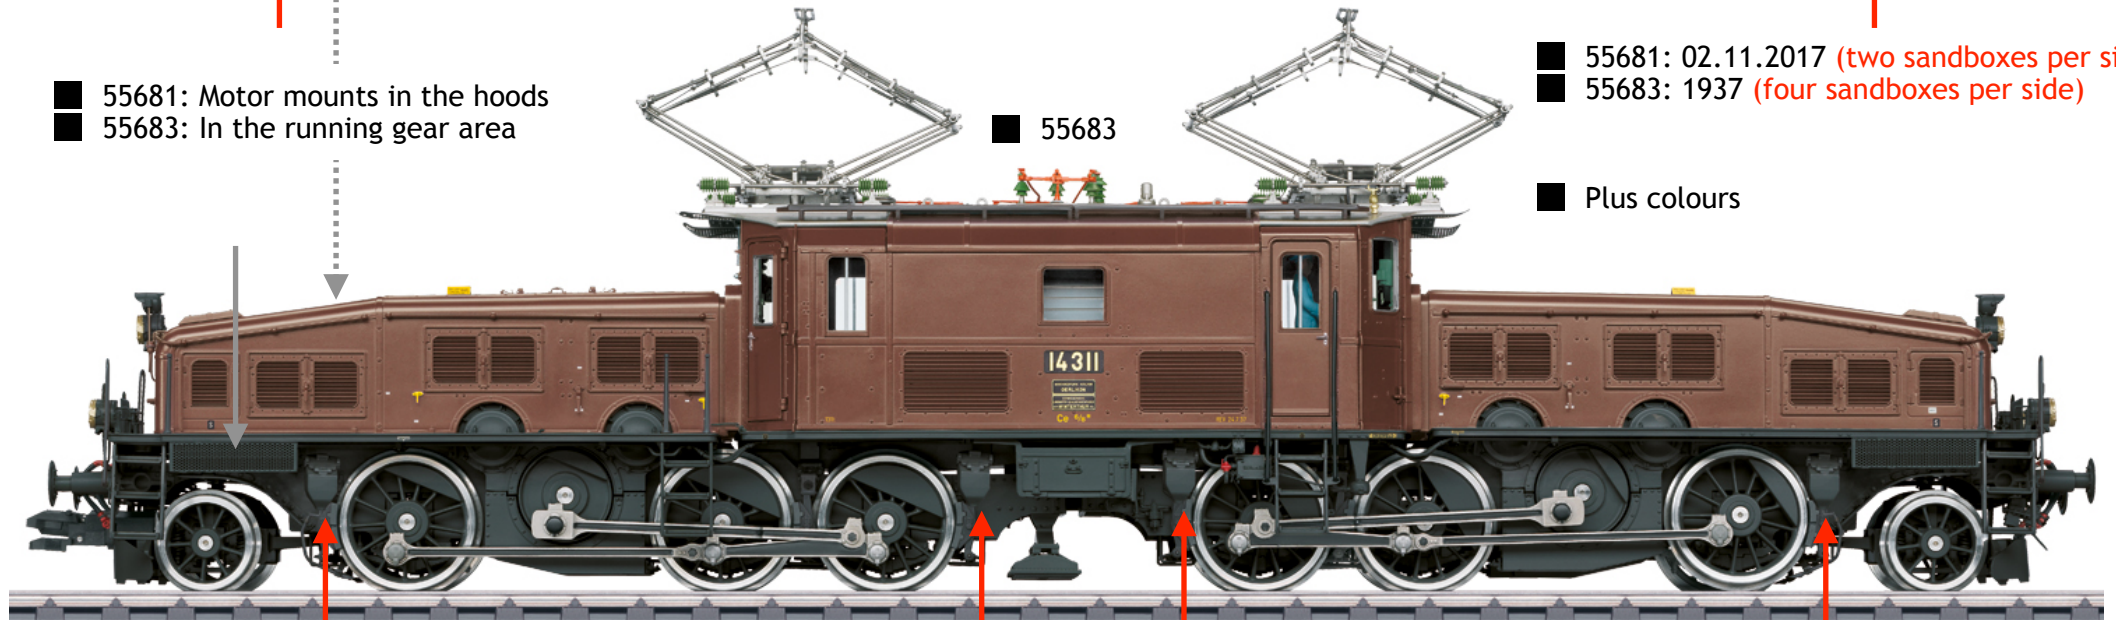

■ 55681

- 55681 Dead Man's Switch (in driver's cabs) forgotten(?)
- 55683 "Dead Man's Switch included (starting 1937)"

- 55681: Motor mounts in the hoods
- 55683: In the running gear area

- 55681: 02.11.2017 (two sandboxes per side)
- 55683: 1937 (four sandboxes per side)